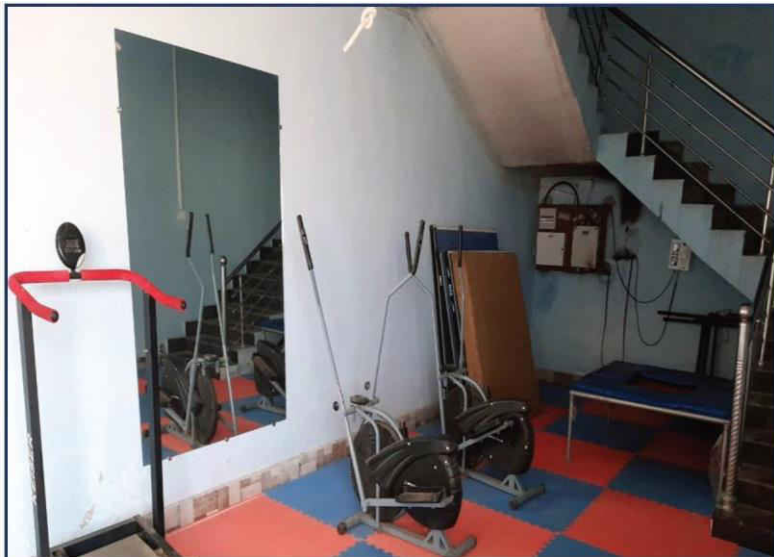

Nokia insolent and CCTV Camera Display

RO Water Purifier, Fire Extinguisher, Motor Vehicle Stand, Complain box.

Tube light and Fan

Kabaddi Ground

Hall for Cultural Activities

Indoor Gym

College Road, Surajpur, Chhattisgarh 497229, India