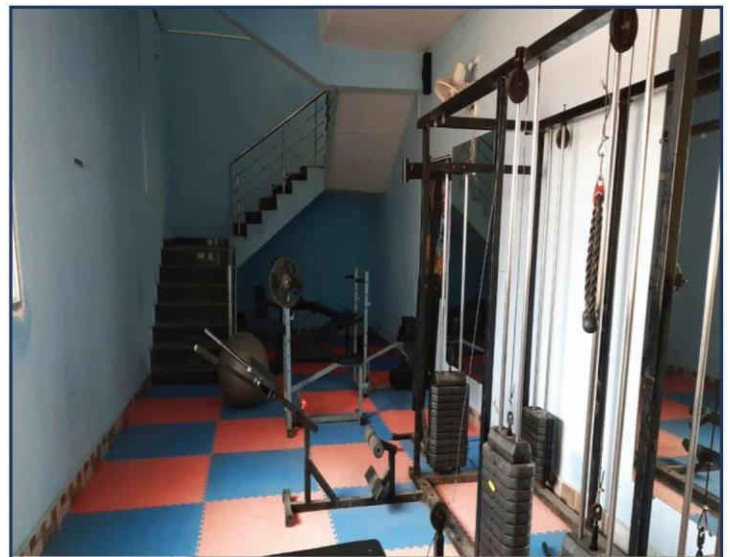

College Road, Surajpur, Chhattisgarh 497229, India

Surajpur
Chhattisgarh
India

20°C
68°F

2022-01-13(Thu) 12:28(pm)