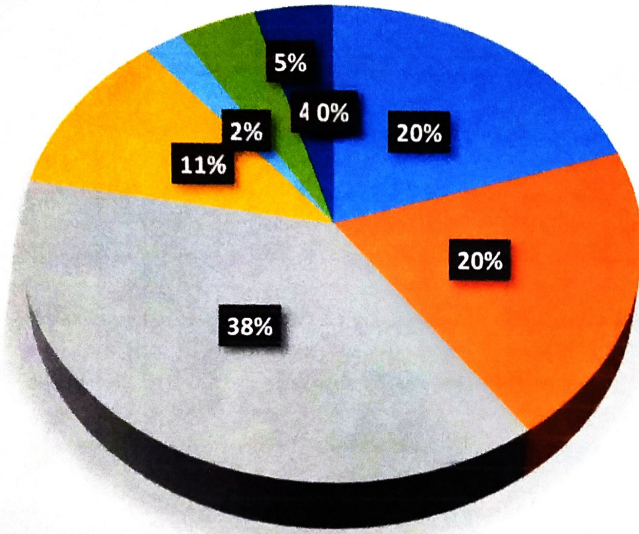

M.Sc. Botany

S.N.	Questions	Male	Female	Total Students
1	B. Ed. कर रहे हैं	3	6	9
2	NET/SET की तैयारी कर रहे हैं	2	7	9
3	अन्य प्रतियोगी परीक्षाओं की तैयारी कर रहे हैं	4	13	17
4	अशासकीय संस्था में कार्यरत हैं	1	4	5
5	गृह कार्य कर रहे हैं	0	1	1
6	प्रशासनिक सेवा (PSC) की तैयारी कर रहे हैं	0	2	2
7	स्वयं का अन्य व्यवसाय कर रहे हैं	0	2	2
8	शासकीय सेवा में हैं	0	0	0
9	कृषि कार्य कर रहे हैं	0	0	0
Total Students -		10	35	45

M.Sc. Botany

- B. Ed. कर रहे हैं
- NET/SET की तैयारी कर रहे हैं
- अन्य प्रतियोगी परीक्षाओं की तैयारी कर रहे हैं
- अशासकीय संस्था में कार्यरत हैं
- गृह कार्य कर रहे हैं
- प्रशासनिक सेवा (PSC) की तैयारी कर रहे हैं
- स्वयं का अन्य व्यवसाय कर रहे हैं